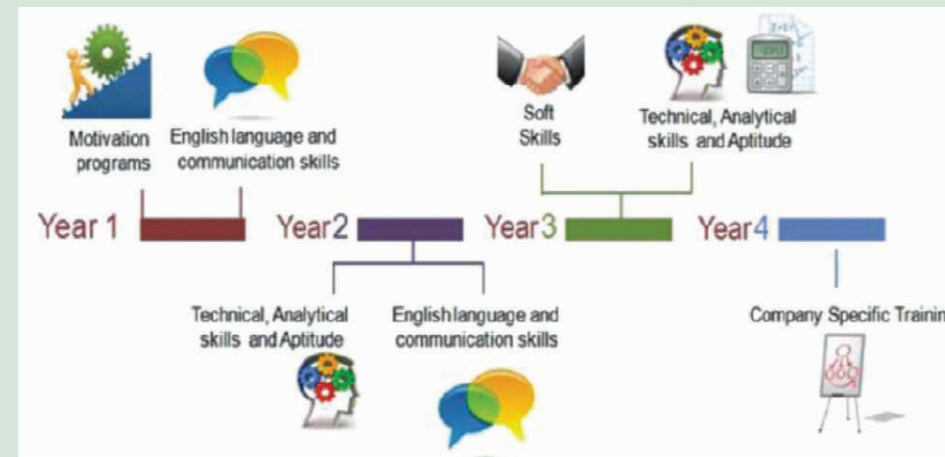

**Dr. VASANTHAN THIRUNAVUKKARASU**  
(ALUMINUS 2007-2011 BATCH)  
SENIOR RESEARCHER  
TATA SEMICONDUCTORS, TAIWAN

**POOJA SHARMA K**  
(ALUMINUS 2014-2018 BATCH)  
TECHNICAL LEAD  
FLEXTRONICS TECHNOLOGIES (FLEX)

## SKILL DEVELOPMENT